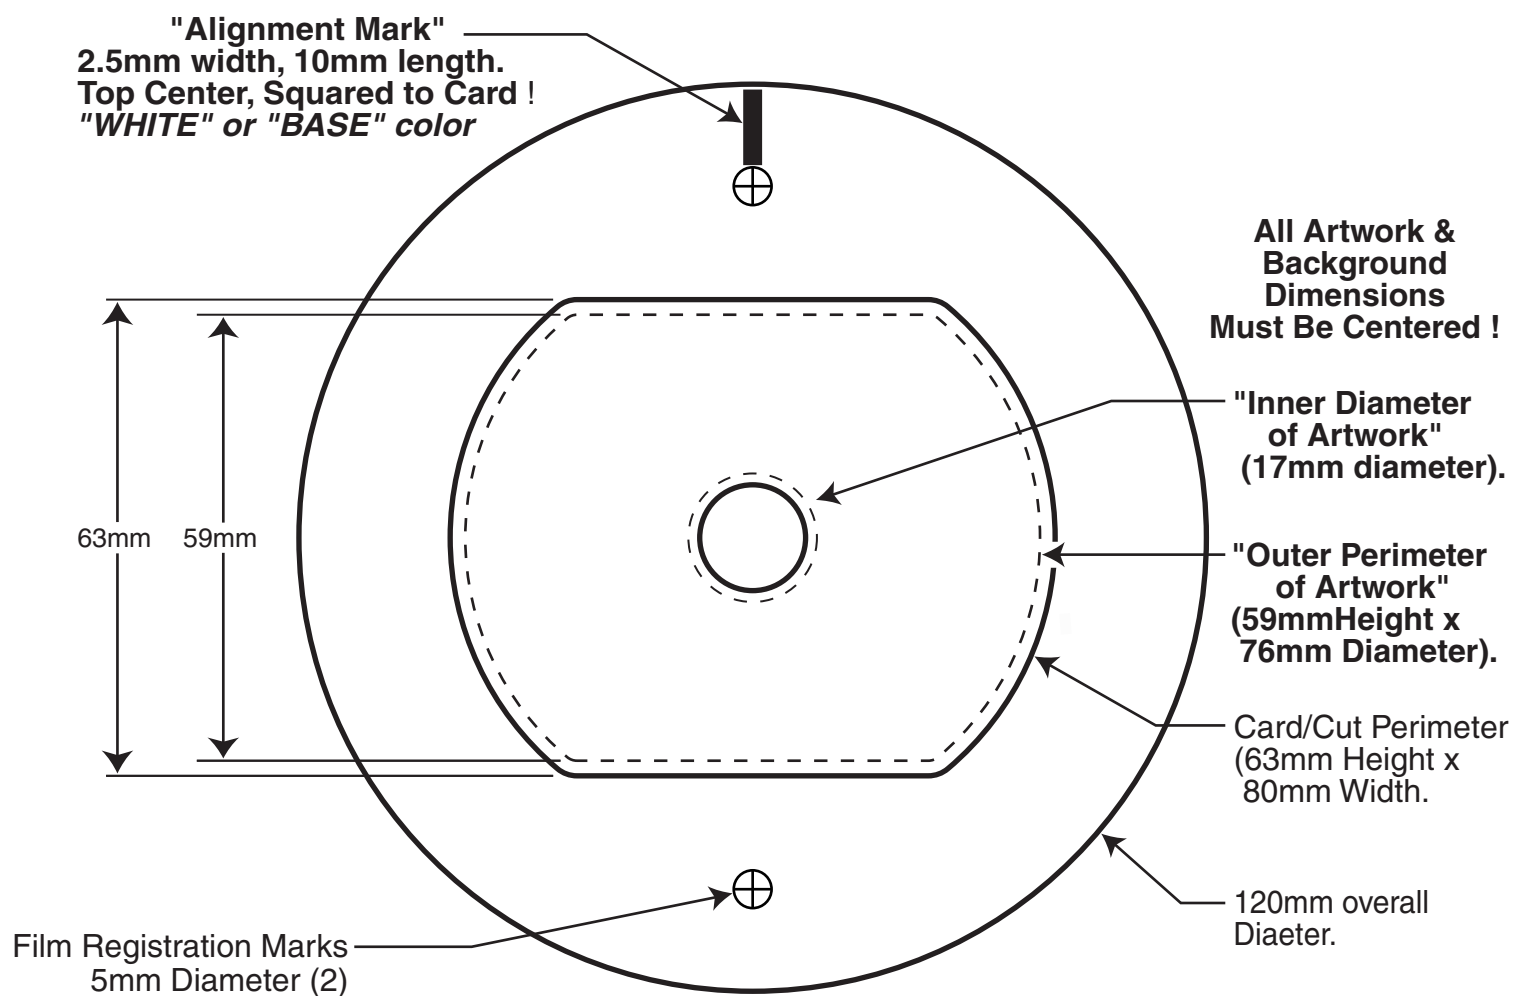

# 65 Mb "Hockey Rink" Label Template Straight Oval Card (2mm Chrome Border)

**A. DO NOT SHOW ANY OF THE FOLLOWING LINES IN THE FINAL ARTWORK:**

1. "Inner Diameter Artwork"
2. "Outer Perimeter Artwork"
3. Card Perimeter
4. 120mm Diameter
5. Dimension Lines
6. Pointing Arrows

Maximum Content/Data for this card is 65Mb  
Label Art MUST NOT EXTEND BEYOND the dotted line